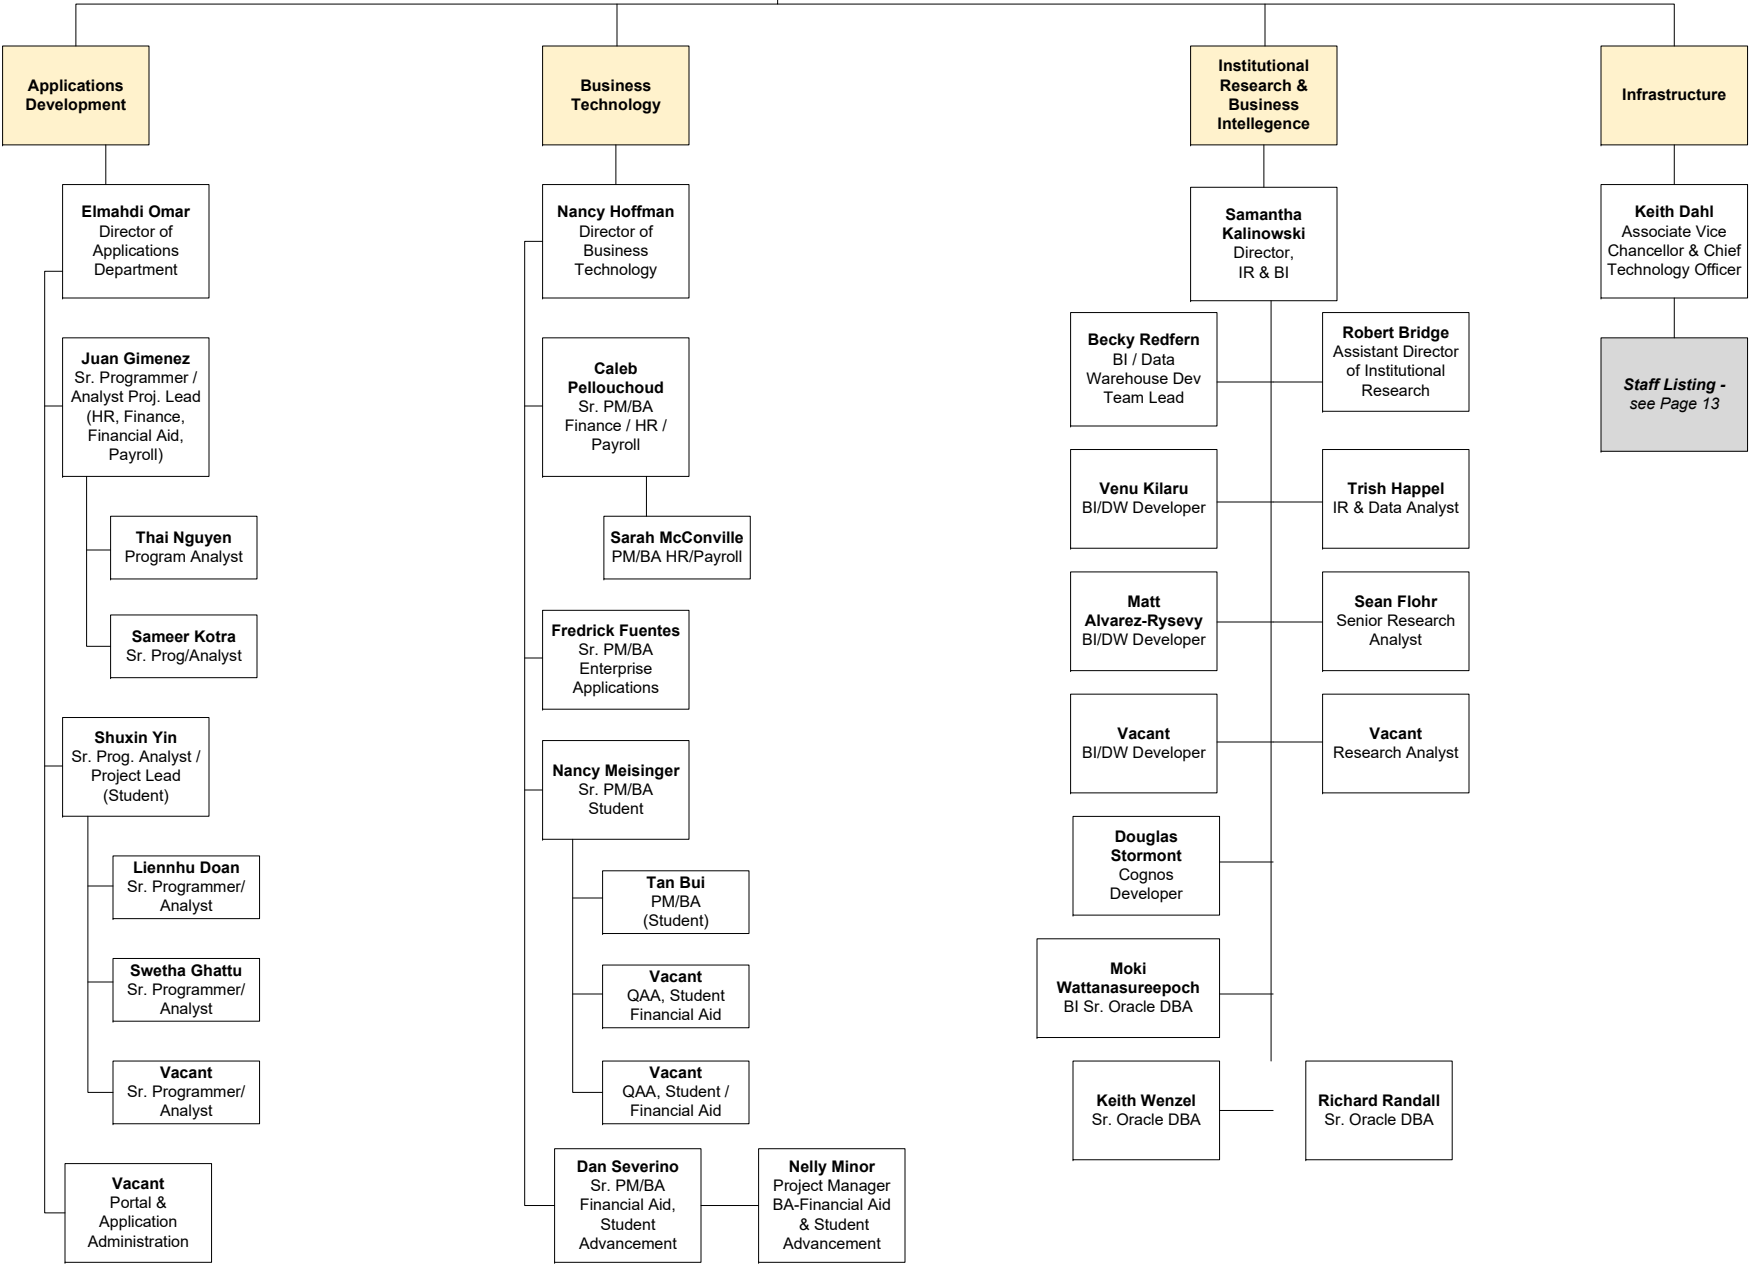

Colorado Community College System Organizational Chart

Colorado Community College System Organizational Chart

Colorado Community College System Organizational Chart

LEGAL AFFAIRS,
PAYROLL,
EMERGENCY MANAGEMENT,
CIVIL RIGHTS

Colorado Community College System Organizational Chart

Colorado Community College System Organizational Chart

Colorado Community College System Organizational Chart

Colorado Community College System Organizational Chart

Colorado Community College System Organizational Chart

Colorado Community College System Organizational Chart

Colorado Community College System Organizational Chart

See Next Page for
Associate Deans &
Program Chairs

* Program Chairs Faculty/Adjunct

Colorado Community College System Organizational Chart

Colorado Community College System Organizational Chart