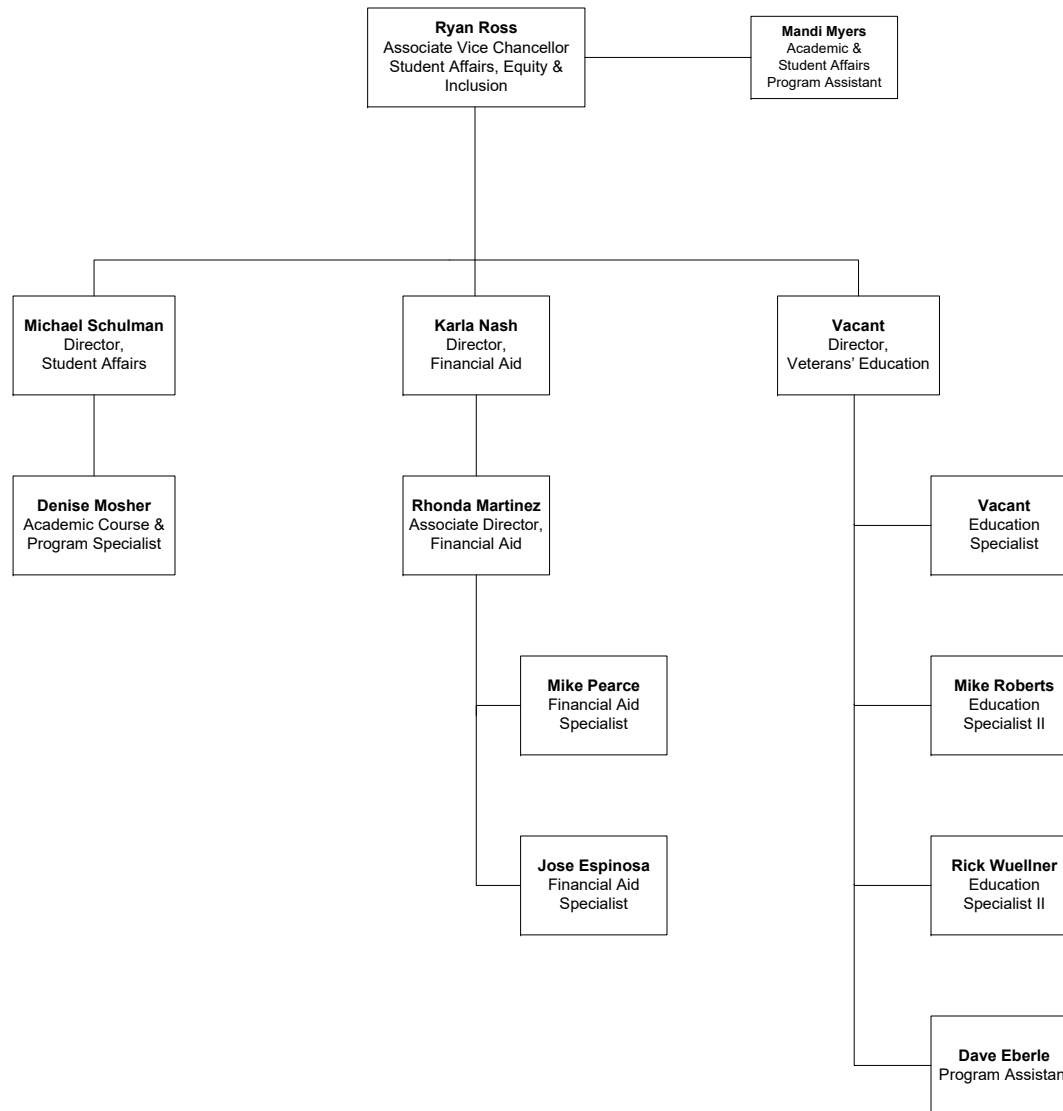

Colorado Community College System Organizational Chart

Colorado Community College System Organizational Chart

Colorado Community College System Organizational Chart

LEGAL AFFAIRS,
PAYROLL,
EMERGENCY MANAGEMENT,
CIVIL RIGHTS

Colorado Community College System Organizational Chart

Colorado Community College System Organizational Chart

Colorado Community College System Organizational Chart

Colorado Community College System Organizational Chart

Colorado Community College System Organizational Chart

Colorado Community College System Organizational Chart

Colorado Community College System Organizational Chart

See Next Page for
Associate Deans &
Program Chairs