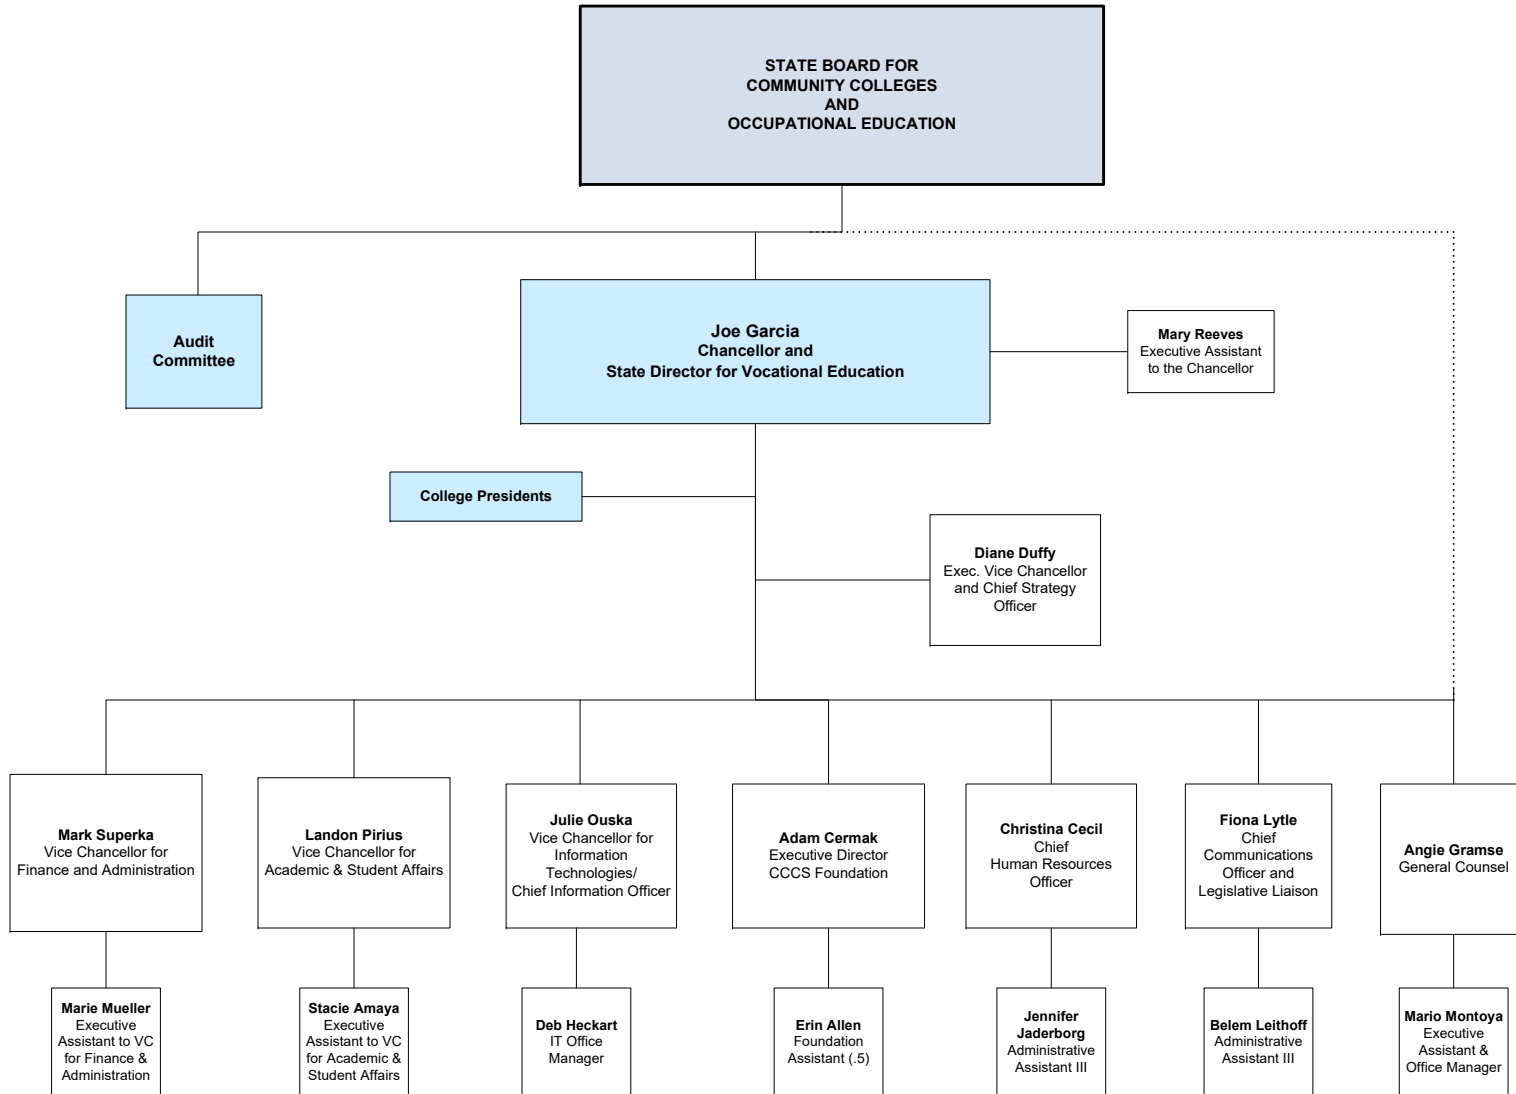

Colorado Community College System Organizational Chart

Colorado Community College System Organizational Chart

Colorado Community College System Organizational Chart

LEGAL AFFAIRS,
PAYROLL,
EMERGENCY MANAGEMENT,
CIVIL RIGHTS

Colorado Community College System Organizational Chart

Colorado Community College System Organizational Chart

Colorado Community College System Organizational Chart

Colorado Community College System Organizational Chart

Colorado Community College System Organizational Chart

Colorado Community College System Organizational Chart

Colorado Community College System Organizational Chart

See Next Page for
Associate Deans &
Program Chairs

* Program Chairs Faculty/Adjunct

Colorado Community College System Organizational Chart

Colorado Community College System Organizational Chart