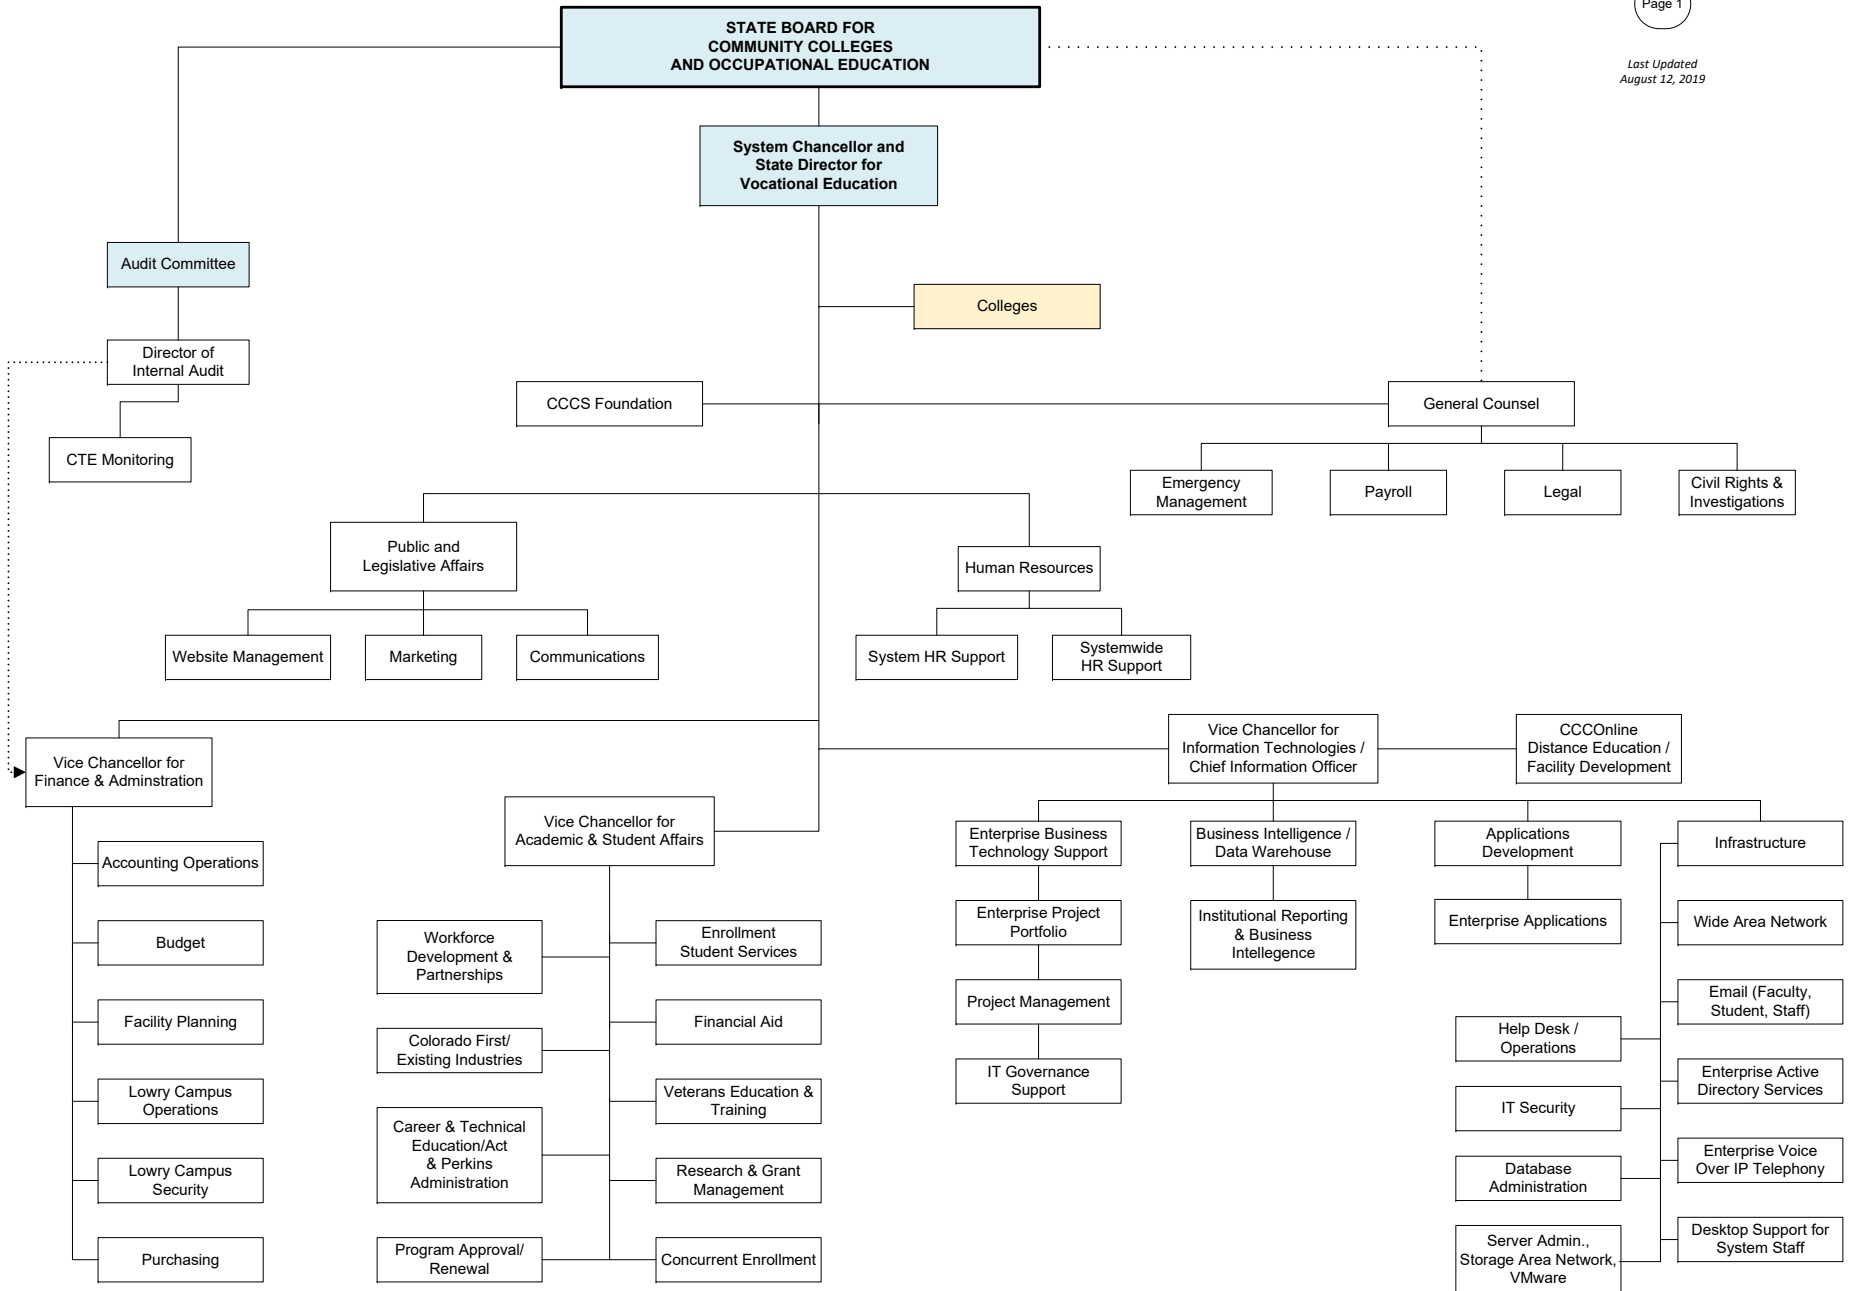

Colorado Community College System Organizational Chart

Colorado Community College System Organizational Chart

Colorado Community College System Organizational Chart

LEGAL AFFAIRS,
PAYROLL,
EMERGENCY MANAGEMENT,
CIVIL RIGHTS

Colorado Community College System Organizational Chart

Colorado Community College System Organizational Chart

Colorado Community College System Organizational Chart

Colorado Community College System Organizational Chart

Colorado Community College System Organizational Chart

Colorado Community College System Organizational Chart

Colorado Community College System Organizational Chart

See Next Page for
Associate Deans &
Program Chairs

* Program Chairs Faculty/Adjunct

Colorado Community College System Organizational Chart

Colorado Community College System Organizational Chart