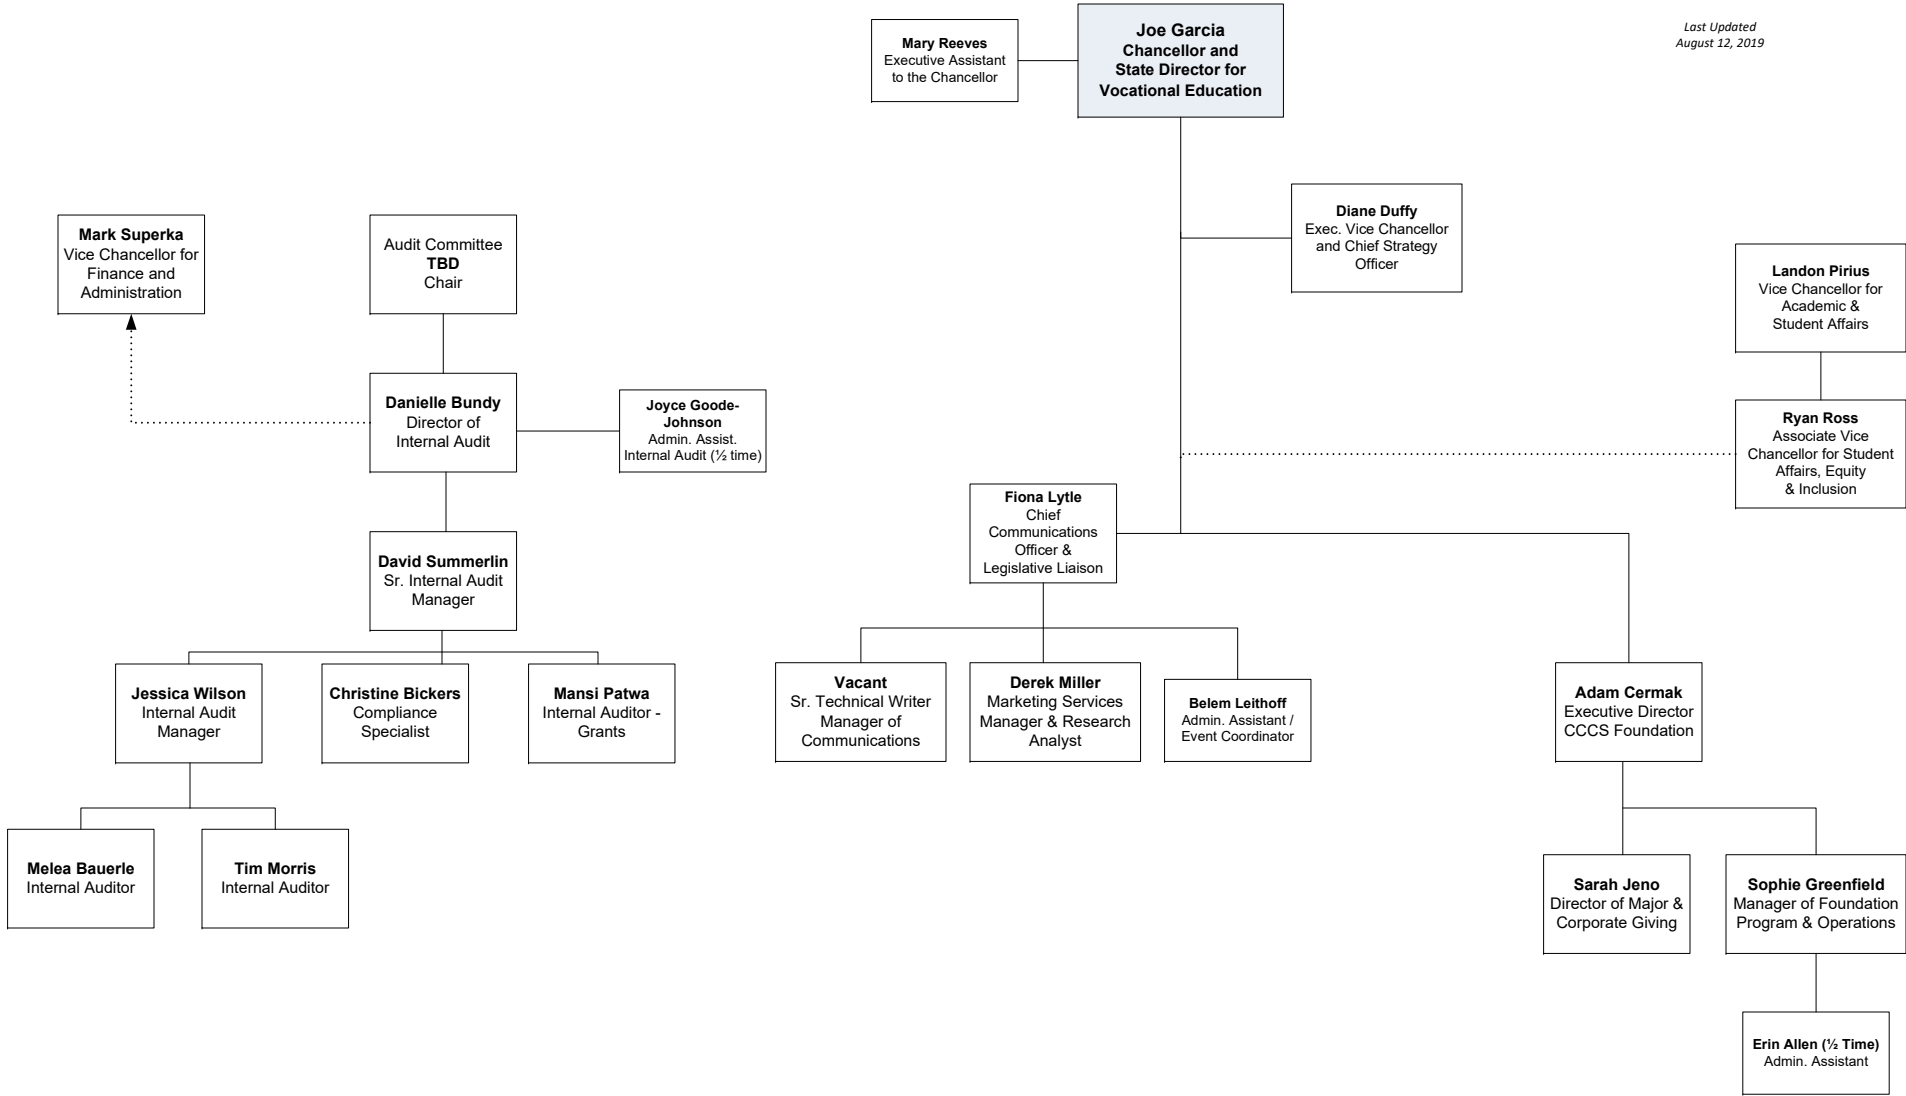

Colorado Community College System Organizational Chart

Colorado Community College System Organizational Chart

Colorado Community College System Organizational Chart

LEGAL AFFAIRS,
PAYROLL,
EMERGENCY MANAGEMENT,
CIVIL RIGHTS

Colorado Community College System Organizational Chart

Colorado Community College System Organizational Chart

Colorado Community College System Organizational Chart

Colorado Community College System Organizational Chart

Colorado Community College System Organizational Chart

Colorado Community College System Organizational Chart

Colorado Community College System Organizational Chart

See Next Page for
Associate Deans &
Program Chairs

* Program Chairs Faculty/Adjunct

Colorado Community College System Organizational Chart

Colorado Community College System Organizational Chart