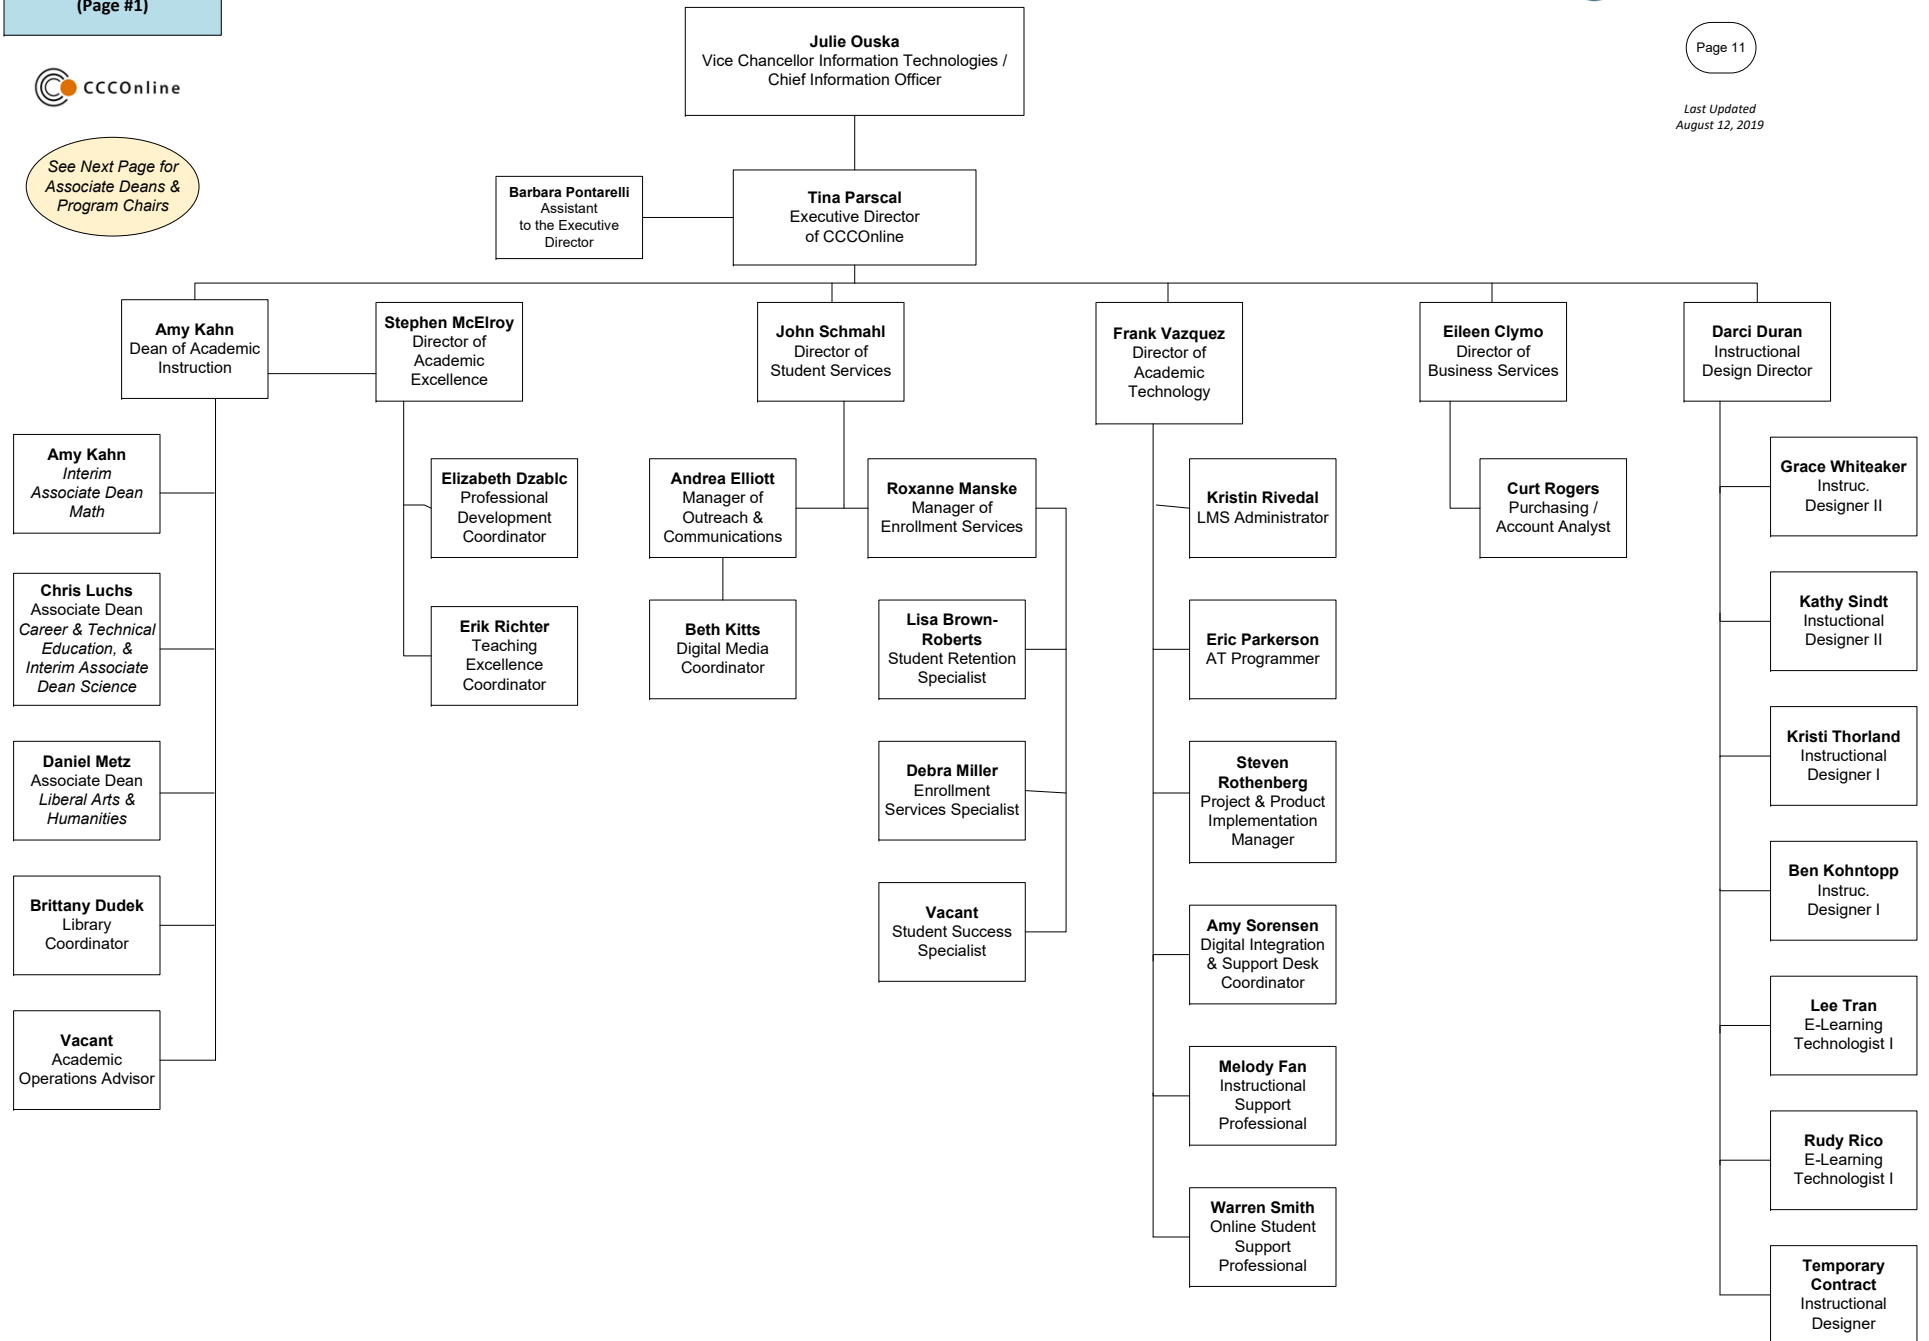

Colorado Community College System Organizational Chart

Colorado Community College System Organizational Chart

Colorado Community College System Organizational Chart

LEGAL AFFAIRS,
PAYROLL,
EMERGENCY MANAGEMENT,
CIVIL RIGHTS

Colorado Community College System Organizational Chart

Colorado Community College System Organizational Chart

Colorado Community College System Organizational Chart

Colorado Community College System Organizational Chart

Colorado Community College System Organizational Chart

Colorado Community College System Organizational Chart

Colorado Community College System Organizational Chart

See Next Page for
Associate Deans &
Program Chairs

* Program Chairs Faculty/Adjunct

Colorado Community College System Organizational Chart

Colorado Community College System Organizational Chart