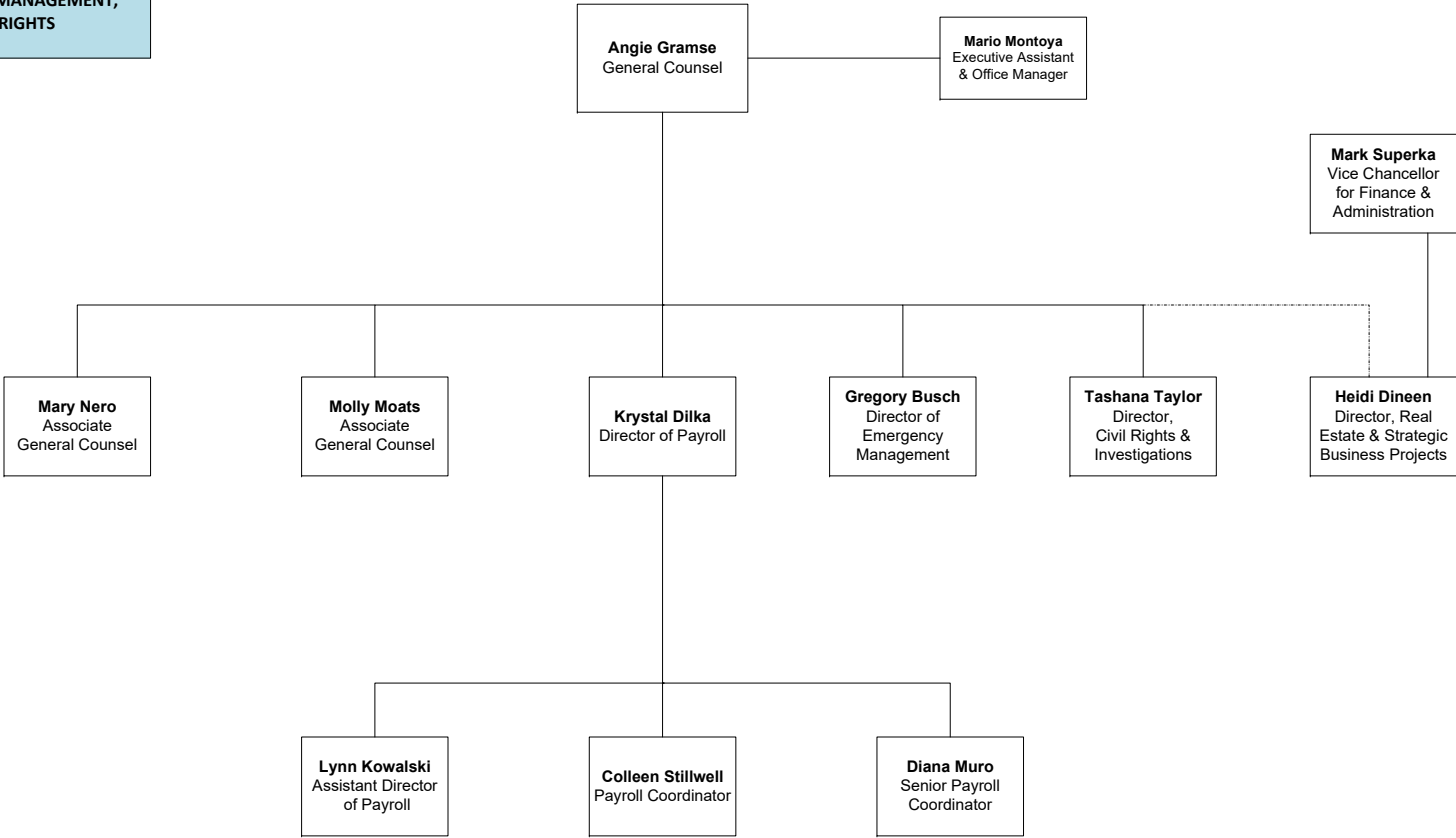

Colorado Community College System Organizational Chart

Colorado Community College System Organizational Chart

Colorado Community College System Organizational Chart

LEGAL AFFAIRS,
PAYROLL,
EMERGENCY MANAGEMENT,
CIVIL RIGHTS

Colorado Community College System Organizational Chart

Colorado Community College System Organizational Chart

Colorado Community College System Organizational Chart

Colorado Community College System Organizational Chart

Colorado Community College System Organizational Chart

Colorado Community College System Organizational Chart

Colorado Community College System Organizational Chart

See Next Page for
Associate Deans &
Program Chairs

* Program Chairs Faculty/Adjunct

Colorado Community College System Organizational Chart

Colorado Community College System Organizational Chart