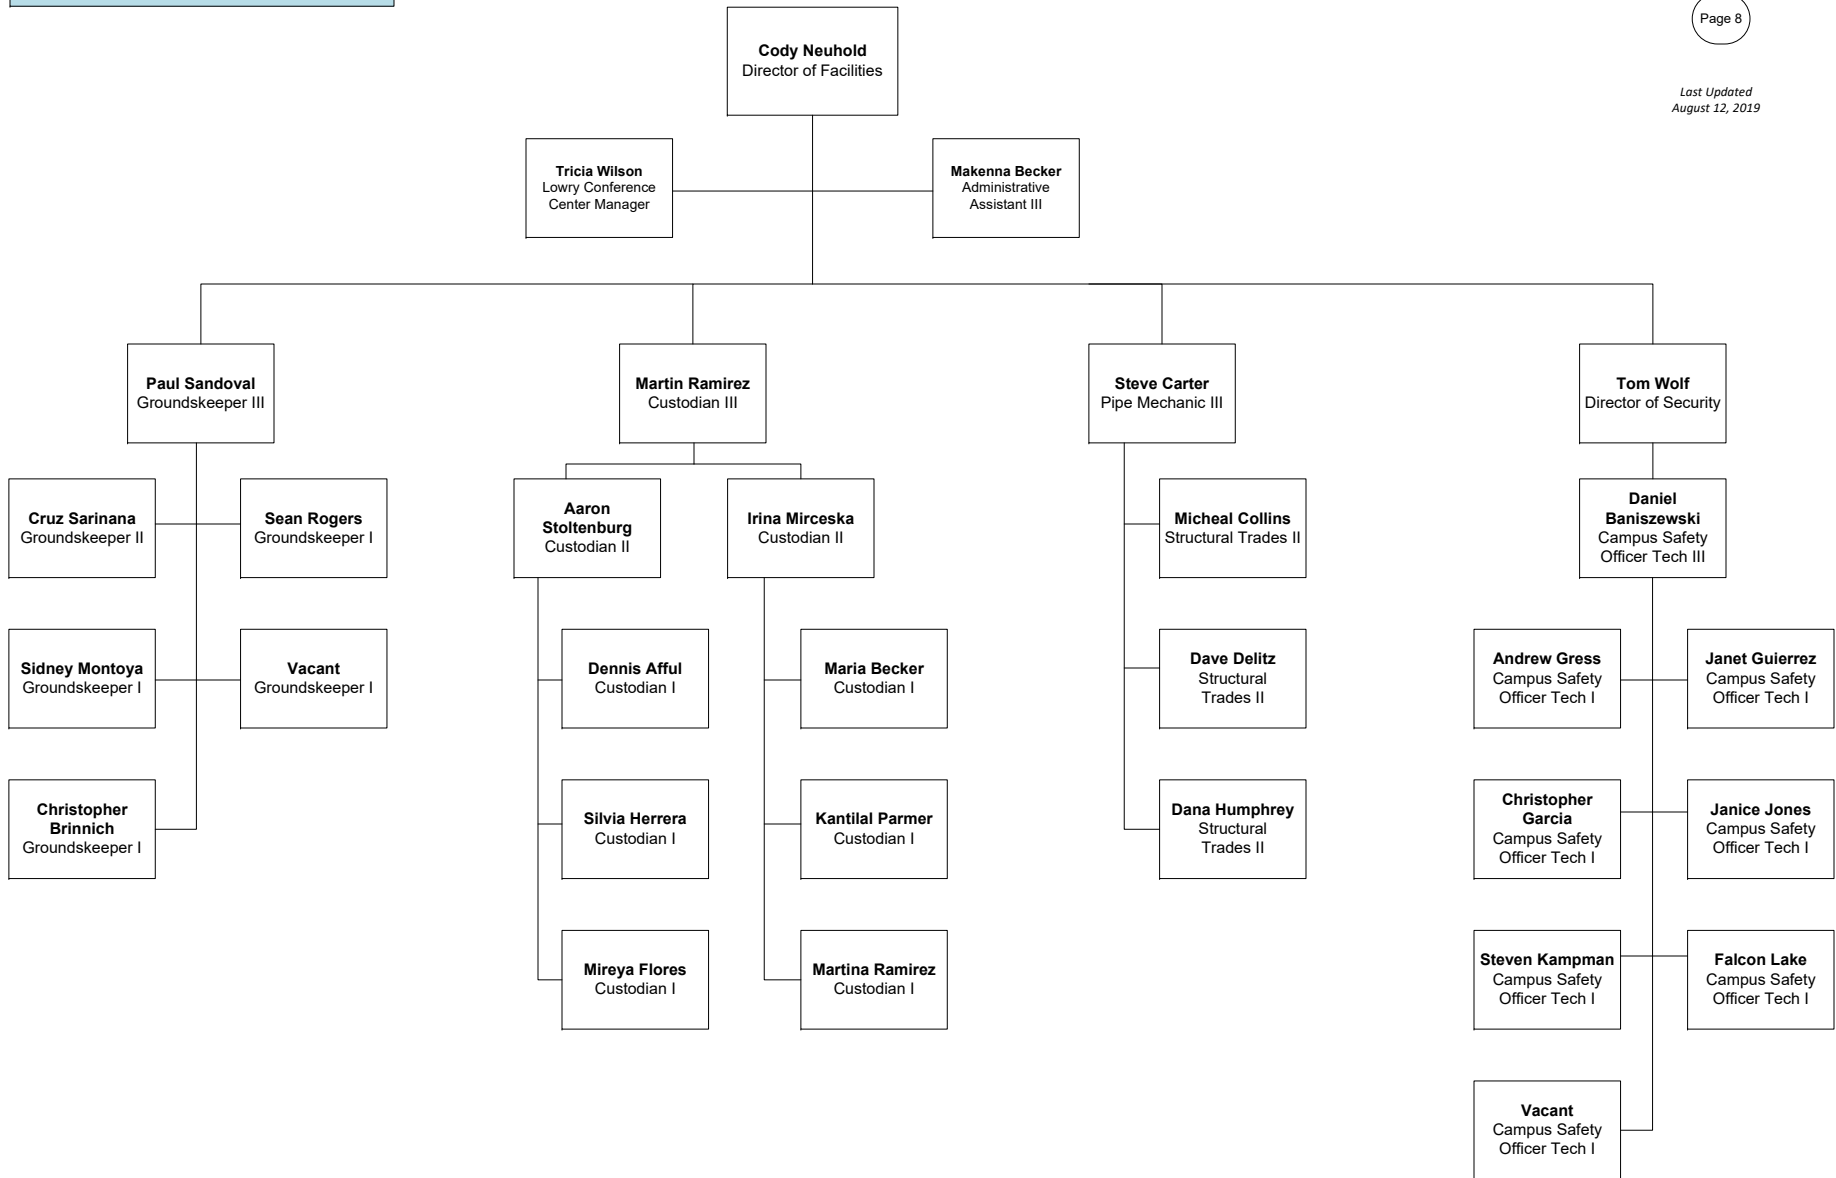

Colorado Community College System Organizational Chart

Colorado Community College System Organizational Chart

Colorado Community College System Organizational Chart

LEGAL AFFAIRS,
PAYROLL,
EMERGENCY MANAGEMENT,
CIVIL RIGHTS

Colorado Community College System Organizational Chart

Colorado Community College System Organizational Chart

Colorado Community College System Organizational Chart

Colorado Community College System Organizational Chart

Colorado Community College System Organizational Chart

Colorado Community College System Organizational Chart

Colorado Community College System Organizational Chart

See Next Page for
Associate Deans &
Program Chairs

* Program Chairs Faculty/Adjunct

Colorado Community College System Organizational Chart

Colorado Community College System Organizational Chart