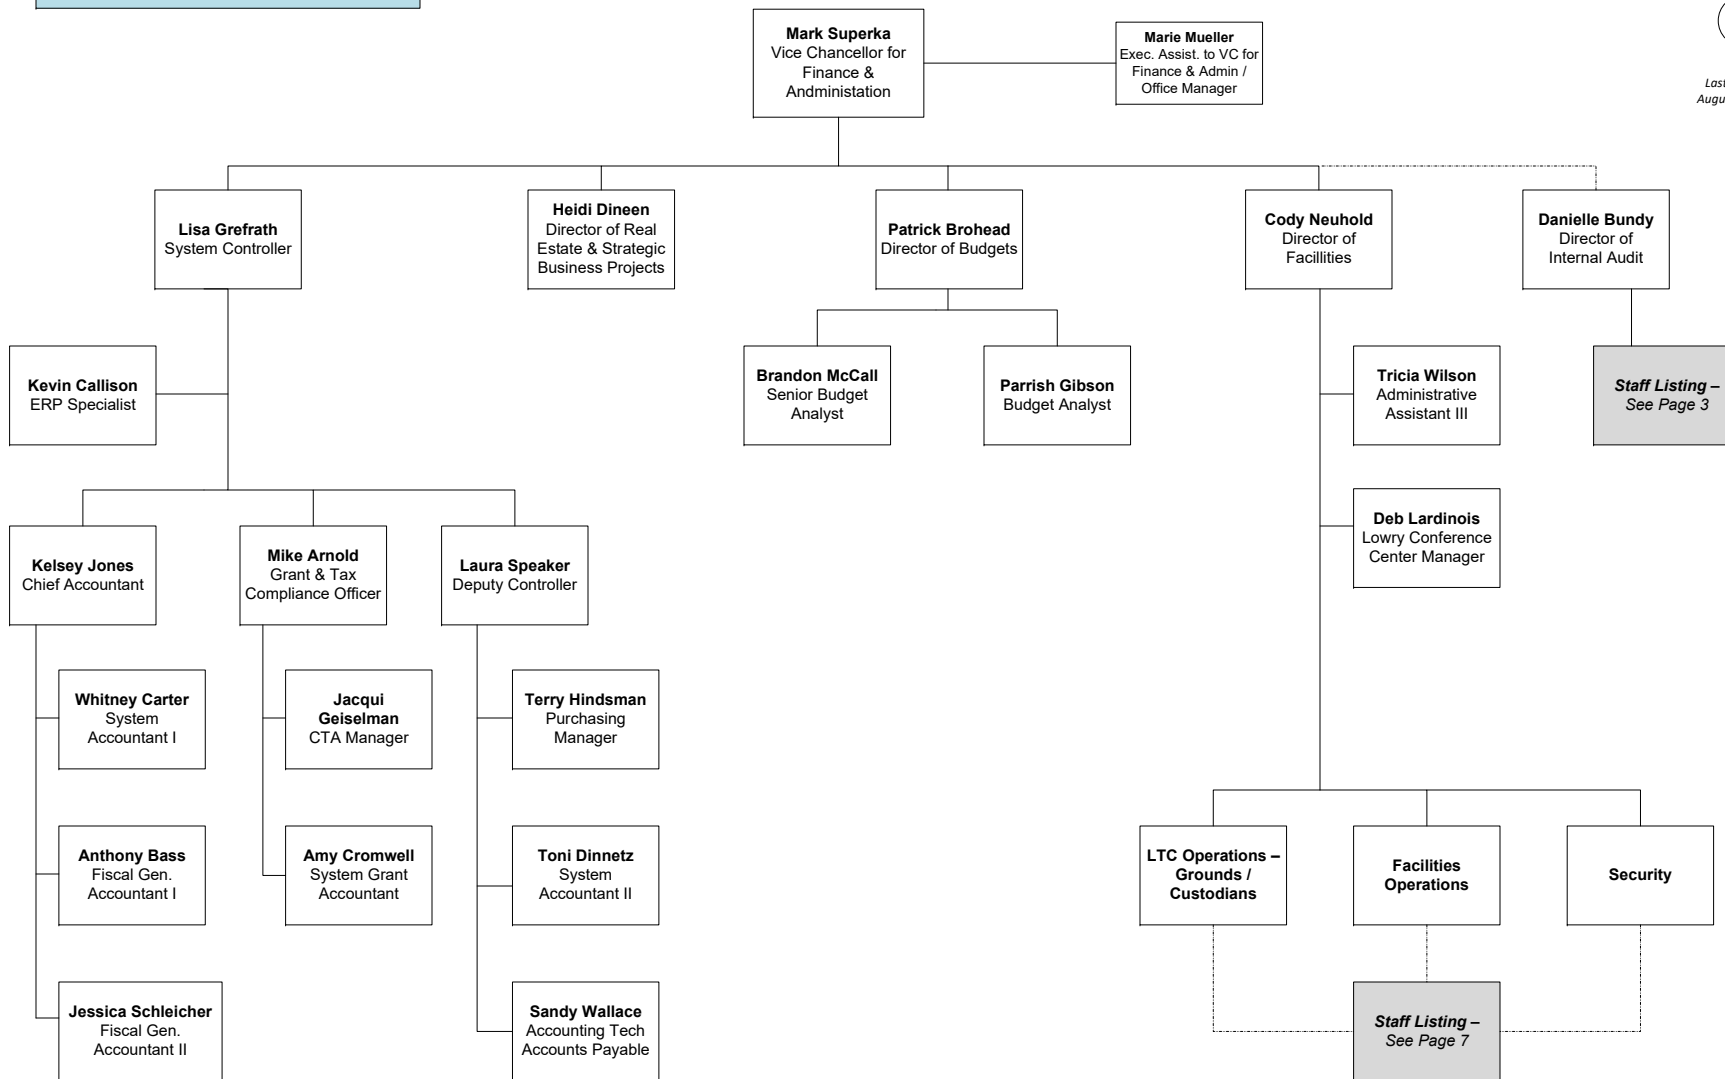

Colorado Community College System Organizational Chart

Colorado Community College System Organizational Chart

Colorado Community College System Organizational Chart

LEGAL AFFAIRS,
PAYROLL,
EMERGENCY MANAGEMENT,
CIVIL RIGHTS

Colorado Community College System Organizational Chart

Colorado Community College System Organizational Chart

Colorado Community College System Organizational Chart

Colorado Community College System Organizational Chart

Colorado Community College System Organizational Chart

Colorado Community College System Organizational Chart

Colorado Community College System Organizational Chart

See Next Page for
Associate Deans &
Program Chairs

* Program Chairs Faculty/Adjunct

Colorado Community College System Organizational Chart

Colorado Community College System Organizational Chart