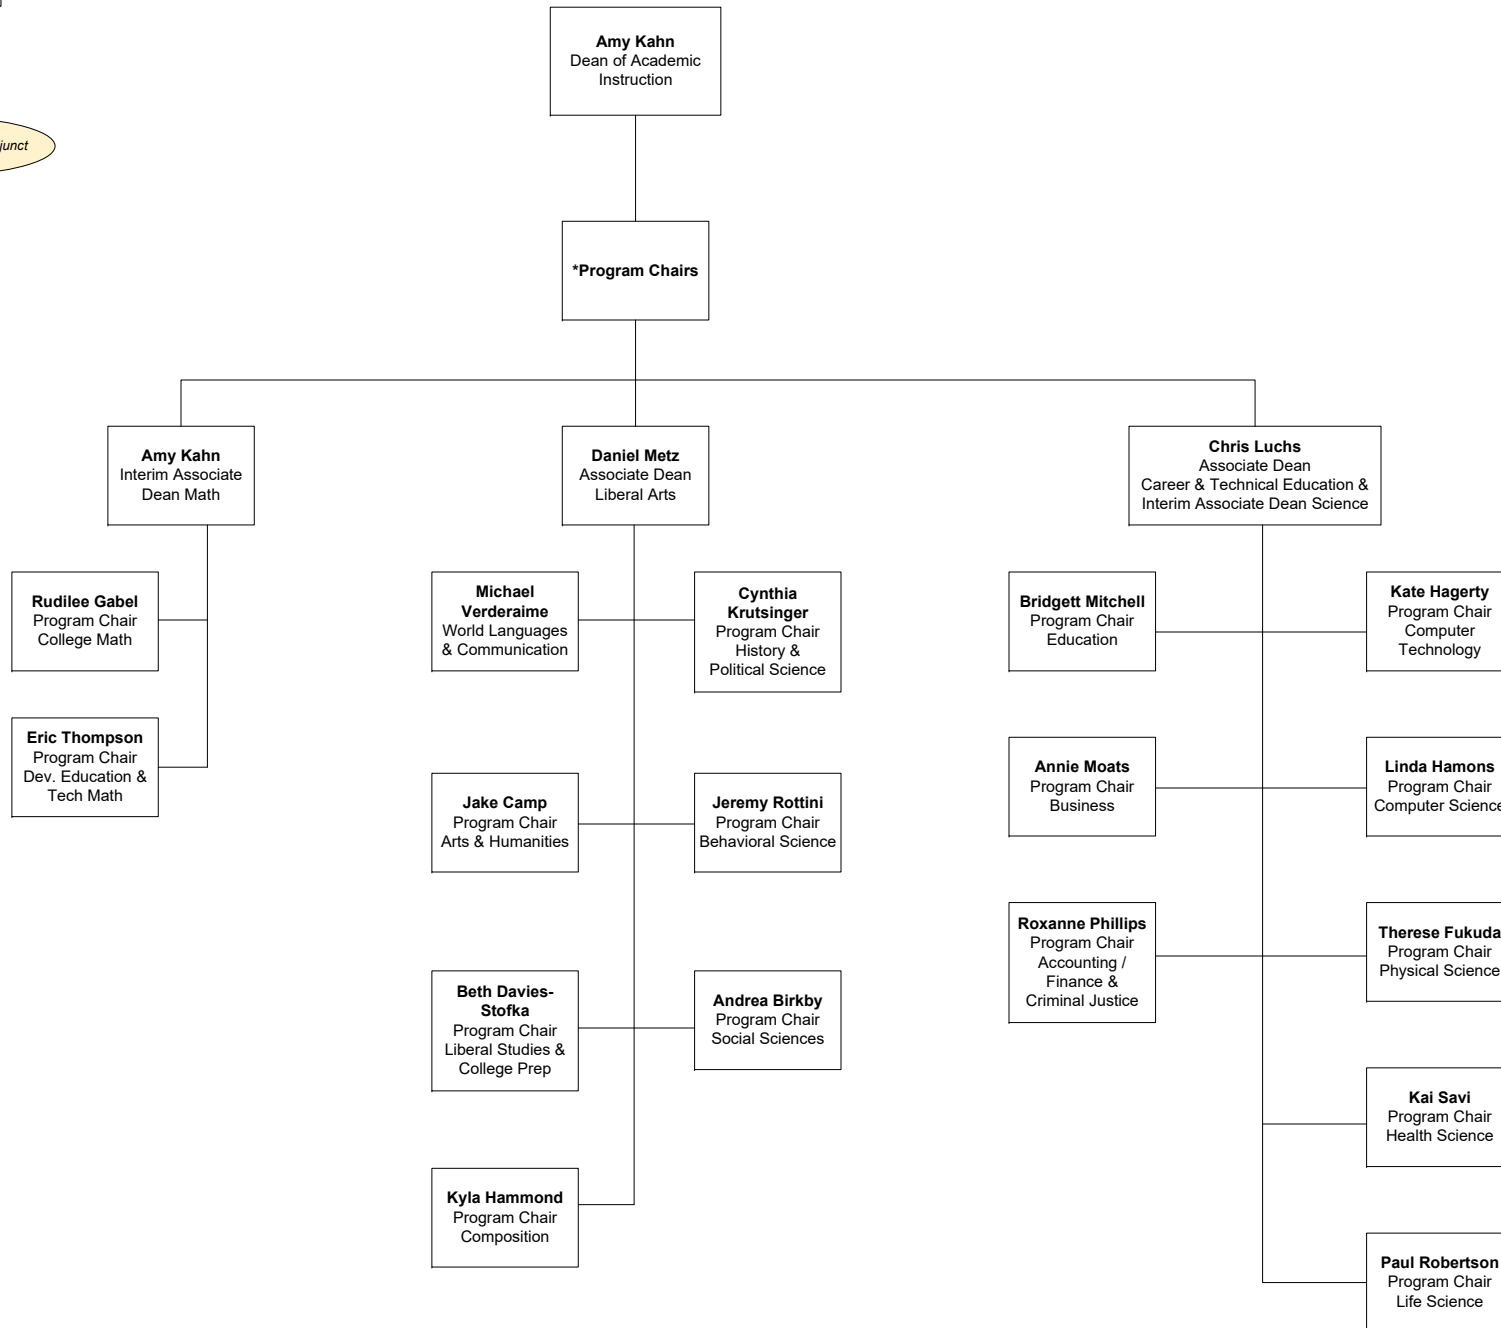

Colorado Community College System Organizational Chart

Colorado Community College System Organizational Chart

Colorado Community College System Organizational Chart

LEGAL AFFAIRS,
PAYROLL,
EMERGENCY MANAGEMENT,
CIVIL RIGHTS

Colorado Community College System Organizational Chart

Colorado Community College System Organizational Chart

Colorado Community College System Organizational Chart

Colorado Community College System Organizational Chart

Colorado Community College System Organizational Chart

Colorado Community College System Organizational Chart

Colorado Community College System Organizational Chart

See Next Page for
Associate Deans &
Program Chairs

* Program Chairs Faculty/Adjunct

Colorado Community College System Organizational Chart

Colorado Community College System Organizational Chart