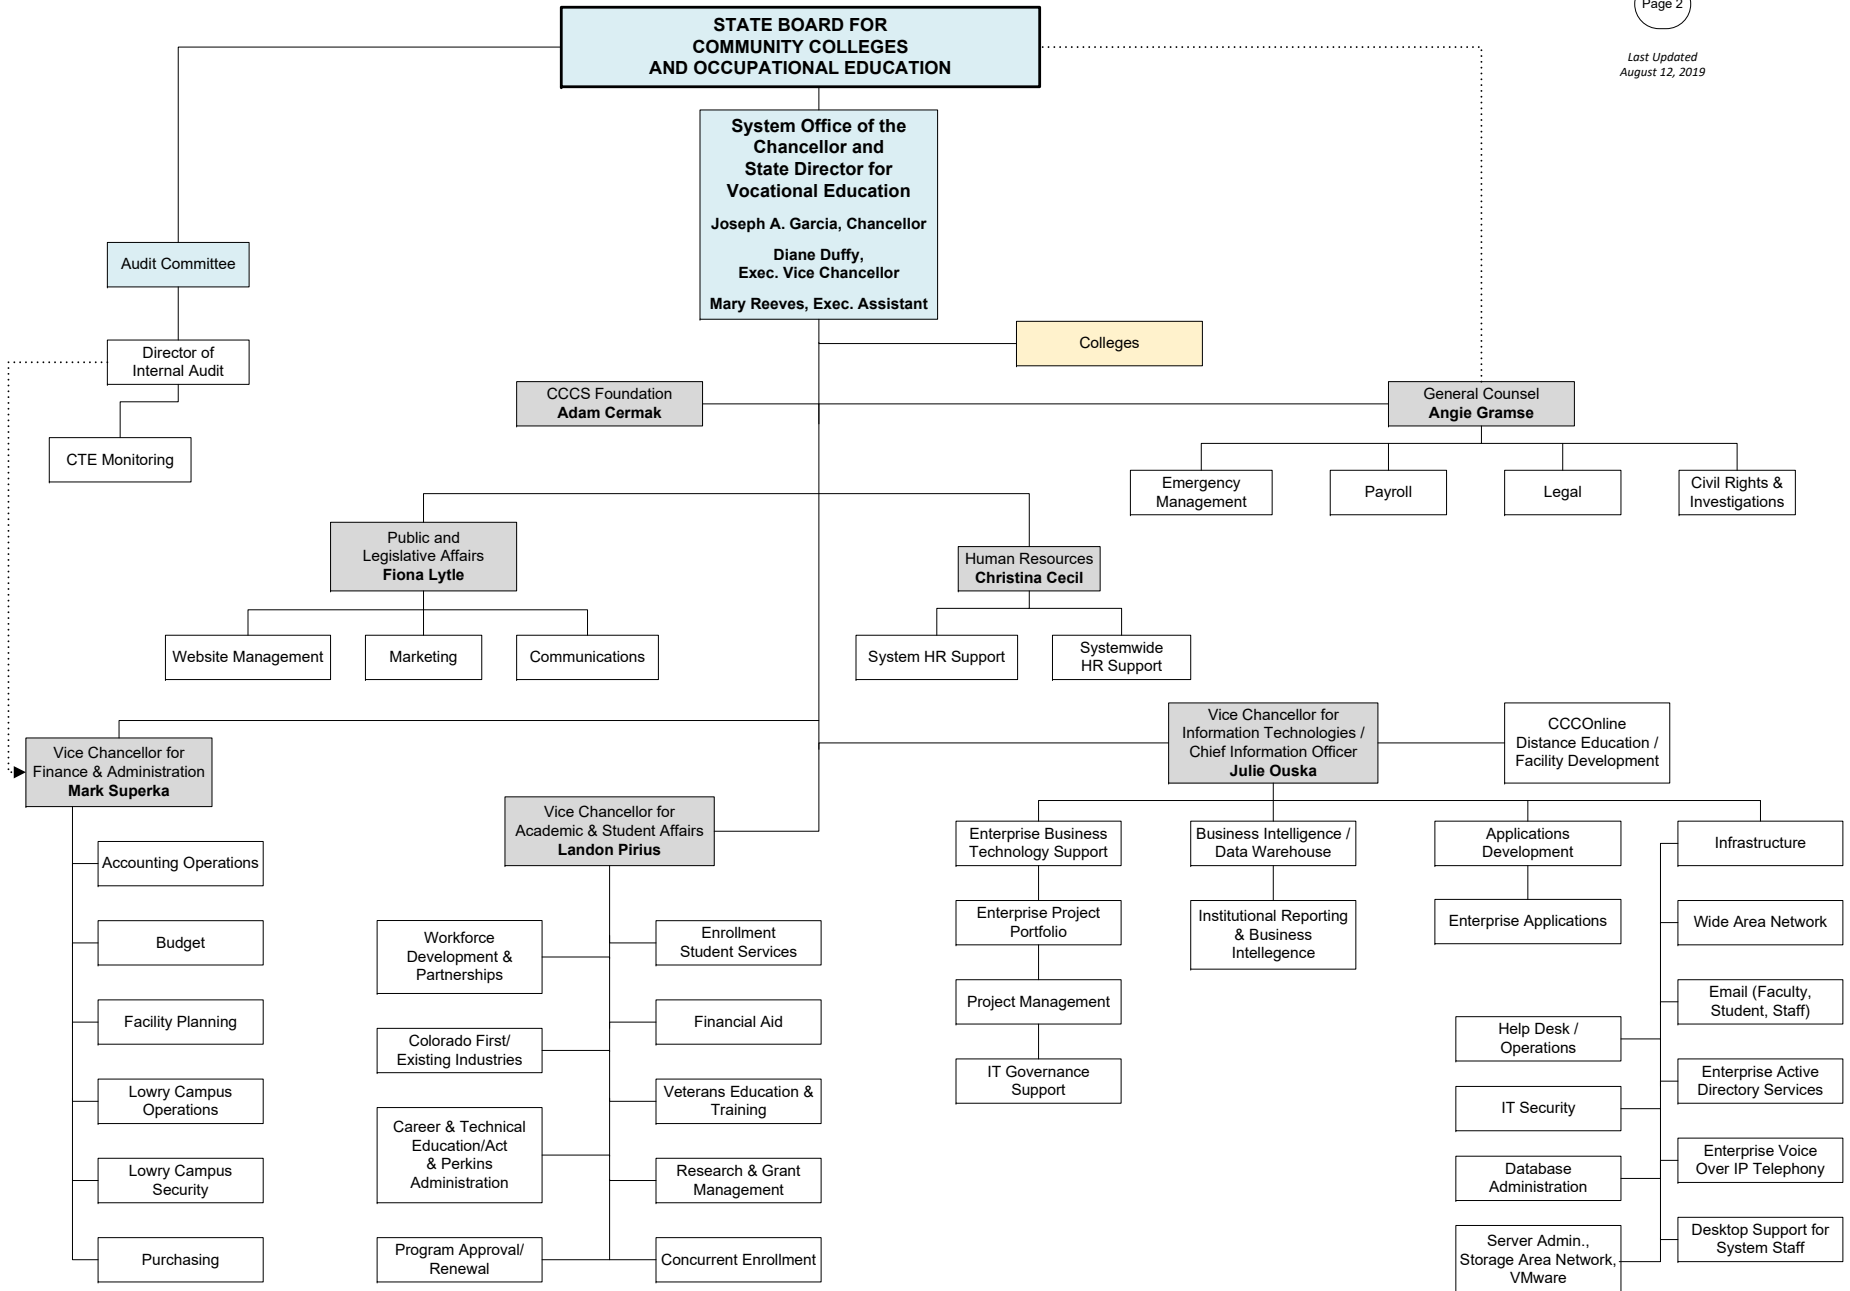

Colorado Community College System Organizational Chart

Colorado Community College System Organizational Chart

Colorado Community College System Organizational Chart

LEGAL AFFAIRS,
PAYROLL,
EMERGENCY MANAGEMENT,
CIVIL RIGHTS

Colorado Community College System Organizational Chart

Colorado Community College System Organizational Chart

Colorado Community College System Organizational Chart

Colorado Community College System Organizational Chart

Colorado Community College System Organizational Chart

Colorado Community College System Organizational Chart

Colorado Community College System Organizational Chart

See Next Page for
Associate Deans &
Program Chairs

* Program Chairs Faculty/Adjunct

Colorado Community College System Organizational Chart

Colorado Community College System Organizational Chart