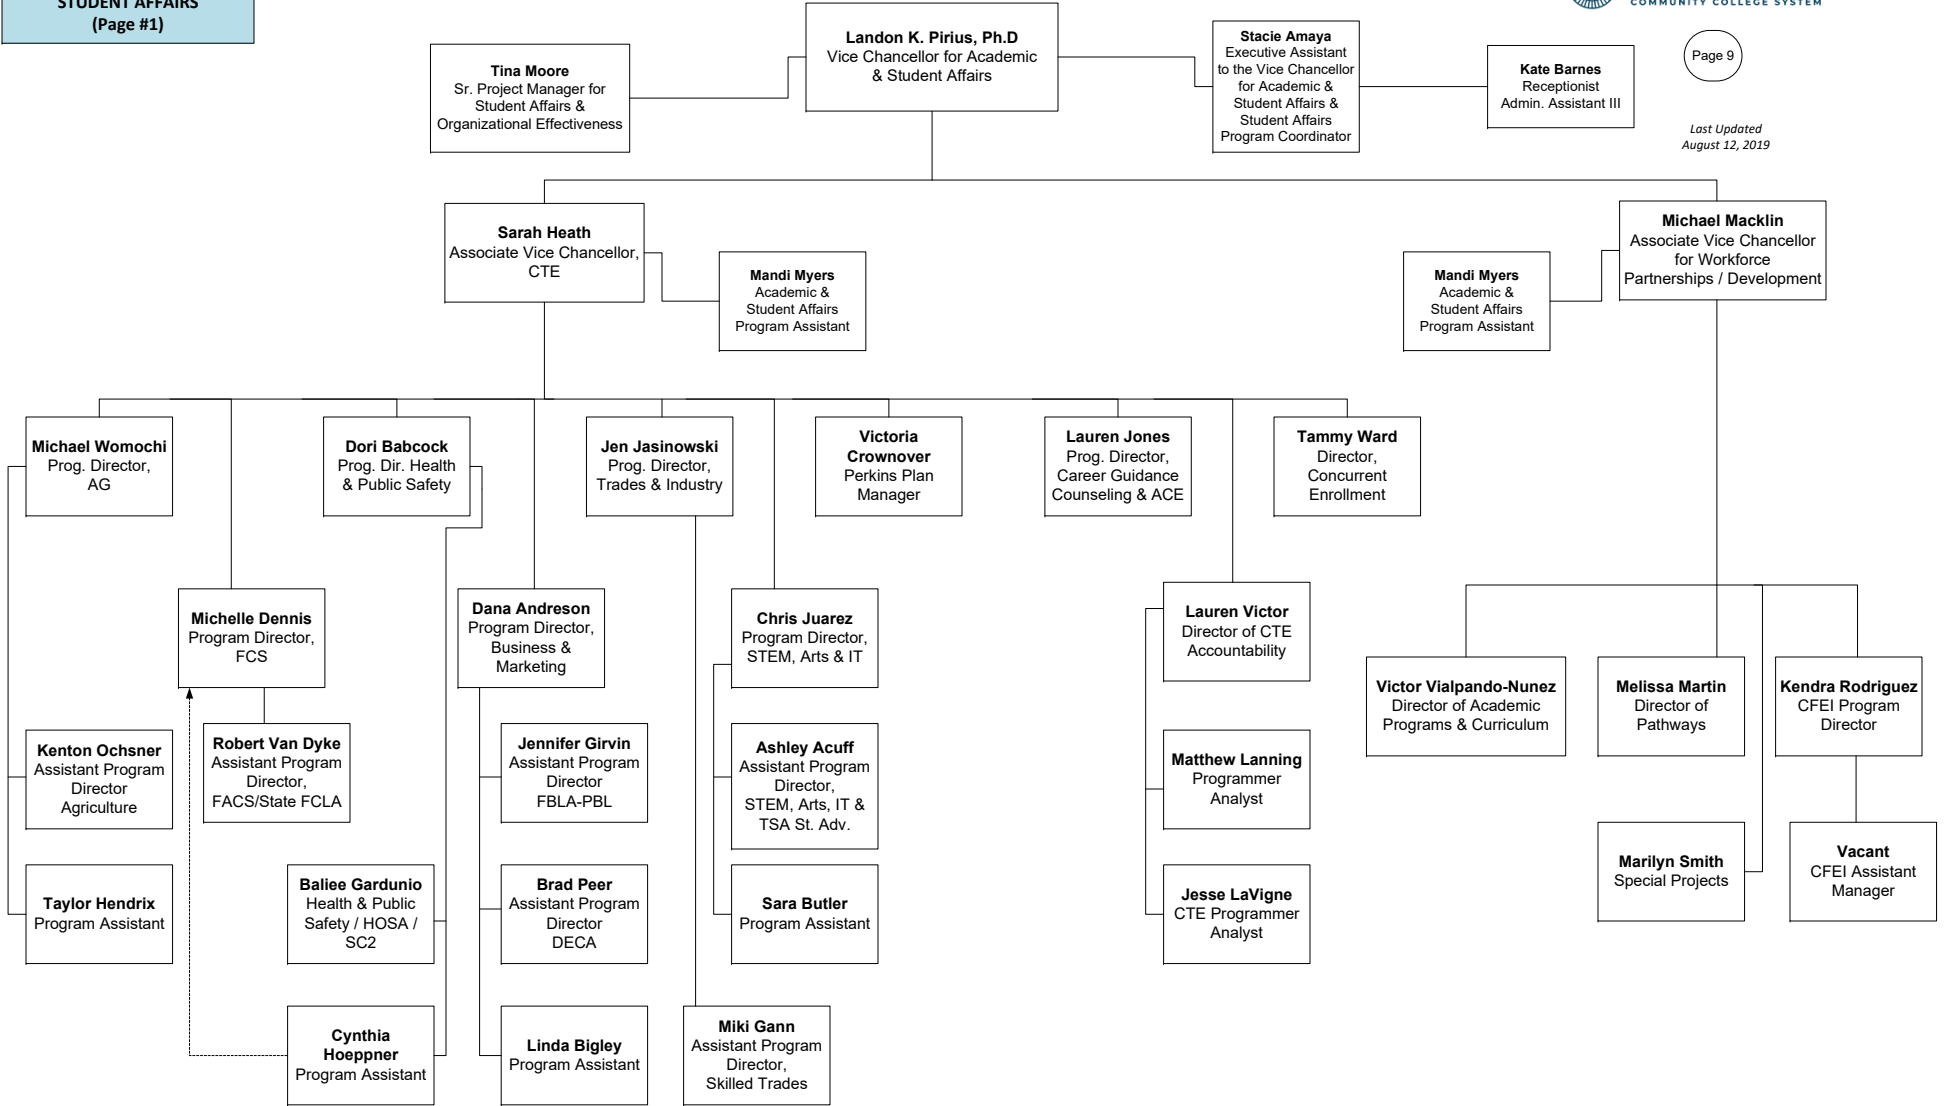

Colorado Community College System Organizational Chart

Colorado Community College System Organizational Chart

Colorado Community College System Organizational Chart

LEGAL AFFAIRS,
PAYROLL,
EMERGENCY MANAGEMENT,
CIVIL RIGHTS

Colorado Community College System Organizational Chart

Colorado Community College System Organizational Chart

Colorado Community College System Organizational Chart

Colorado Community College System Organizational Chart

Colorado Community College System Organizational Chart

Colorado Community College System Organizational Chart

Colorado Community College System Organizational Chart

See Next Page for
Associate Deans &
Program Chairs

* Program Chairs Faculty/Adjunct

Colorado Community College System Organizational Chart

Colorado Community College System Organizational Chart